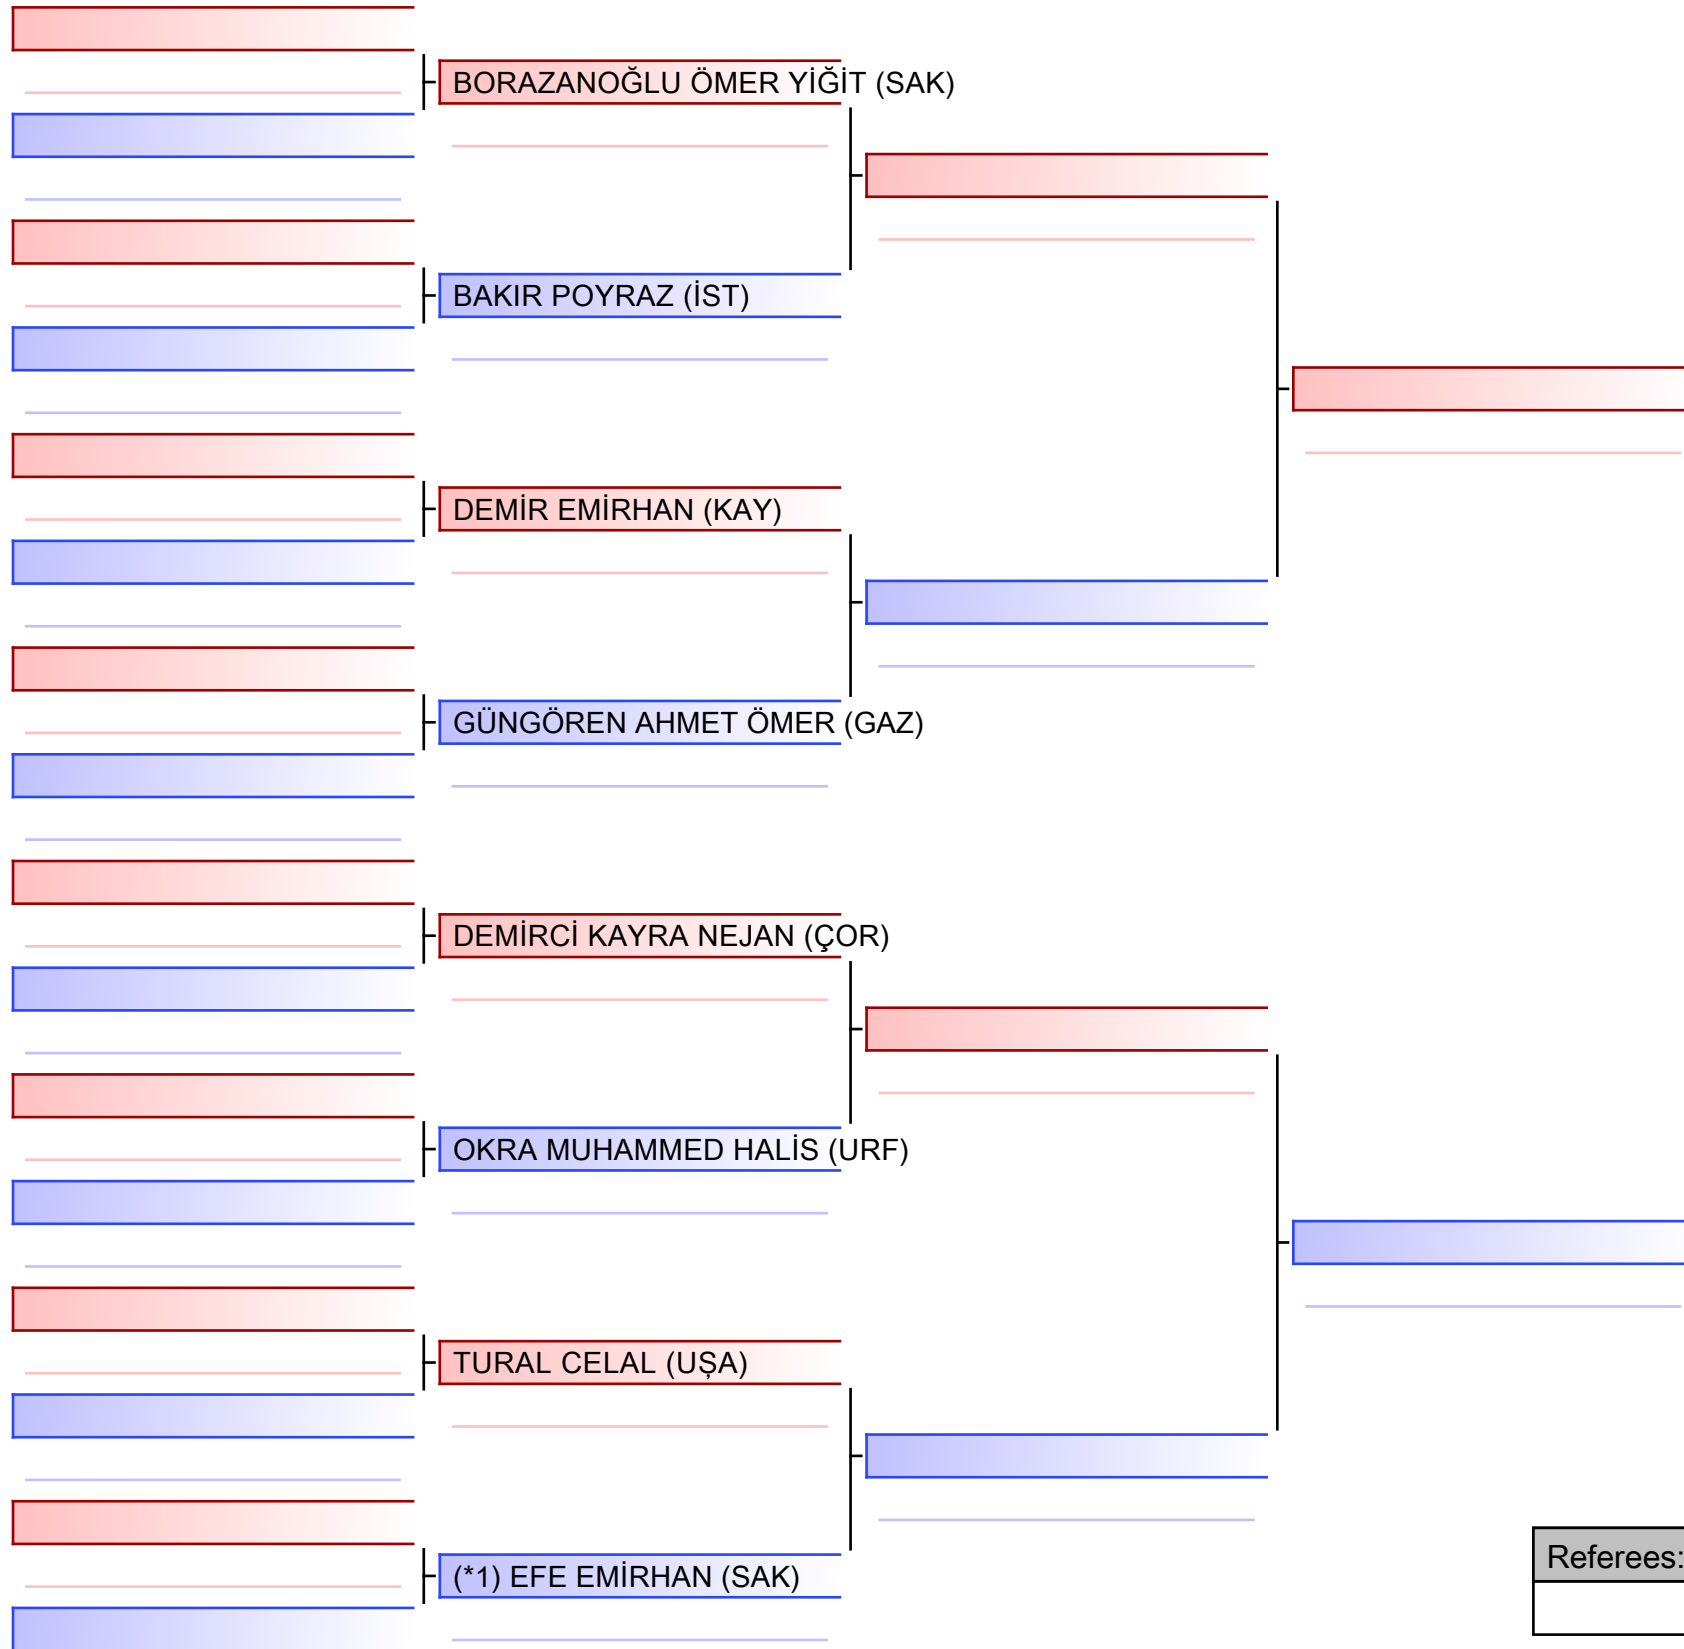

Grey bar representing a match or round in the bracket.

\*Seeded

Referees:			

MTS ERKEK 45 KG

TÜRKİYE KARATE YILDIZLAR ŞAMPİYONASI, ADA

Tatami

Pool

2/2

Empty box for match information.

\*Seeded

Referees:			